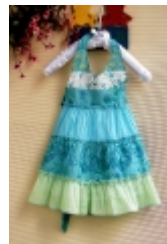

mylovelybabycloset

My Lovely Baby House

BLUEBERI Lovely Blue Dress

RM28.00

Size	Length	Waist (Rubber at back)
2T	52cm	23cm (before stretch)
3T	55cm	24cm (before stretch)
4T	58cm	24cm (before stretch)

Pretty dress with inner layer/inner skirt!