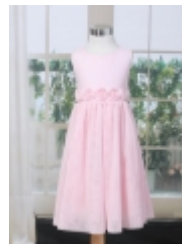

mylovelybabycloset

My Lovely Baby House

Palomino Lace Pink Dress

3/4 Sleeve, 3/4 Length, Cotton Blend™

RM46.00

Size	Length	Waist
92	58cm	25cm
98	61cm	25cm
104	64cm	26cm
110	66cm	26cm
116	69cm	27cm
122	71cm	28cm
128	74cm	30cm
134	78cm	31cm
140	81cm	32cm
146	84cm	34cm
152	87cm	35cm

- Pretty dress with lining and tie at back

- Material ~ 100% Polyester

- BRAND NEW with Tag

- US/ Europe Brand

[Vendor Information](#)

Customer Reviews: There are yet no reviews for this product.
Please log in to write a review.