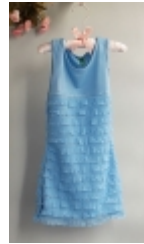

mylovelybabycloset

My Lovely Baby House

BENETTON Blue Layers Dress

•fâ±,è)ç³•è£™ã€•è“•ã€‘

RM42.00

Size	Length	Waist
1-2T	50cm	23cm
2-3T	53cm	24cm
3-4T	55cm	26cm
4-5T	57cm	30cm
5-6T	61cm	31cm

Sweet dress!

Material ~ 100% Cotton