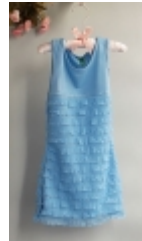

mylovelybabycloset

My Lovely Baby House

BENETTON Blue Layers Dress

•f±,è)ç³•è£™ã€•è“•ã€‘

RM42.00

Size	Length	Waist
1-2T	50cm	23cm
2-3T	53cm	24cm
3-4T	55cm	26cm
4-5T	57cm	30cm
5-6T	61cm	31cm

Sweet dress!

Material ~ 100% Cotton