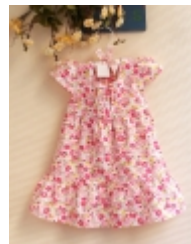

mylovelybabycloset

My Lovely Baby House

GAP Sweet Pink Flowers Dress

[Call for Pricing](#)

Size	Length	Waist
3-6M	41cm	23cm
6-12M	44cm	24cm
12-18M	48cm	25cm
18-24M	50cm	26cm

Pretty dress !

Material ~ 100% Cotton